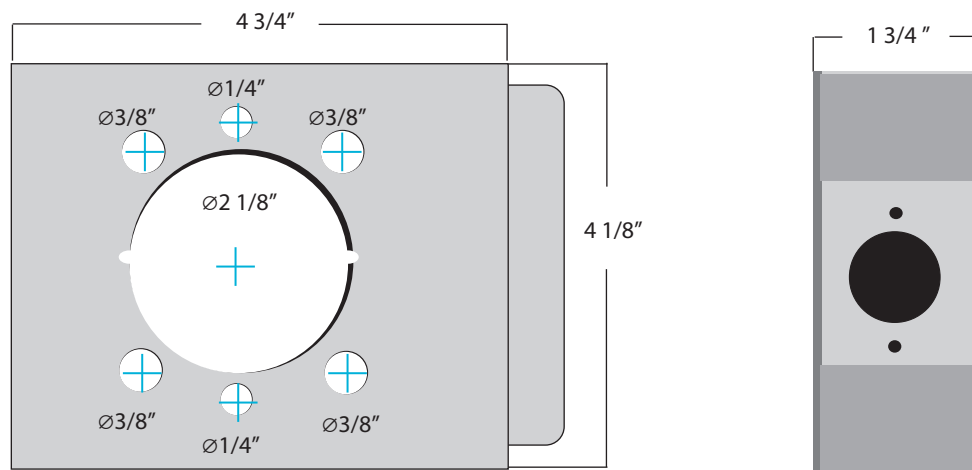

K-BXRHO

Weldable Box

Type: Cylindrical

Dimensions:

4 3/4 "W x 4 1/8"H x 1 3/4"D

Materials Available:

14 Gauge Steel.....K-BXRHO

.125 Aluminum.....K-BXRHO-AL

16 Gauge Stainless Steel.....K-BXRHO-SS

Note: Through Bolt Levers

Order From:
mbausa.com • 859-887-0496

This rendering is NOT to scale and dimensions are NOT exact. For precise technical information, please refer to the template for the lock you are using.