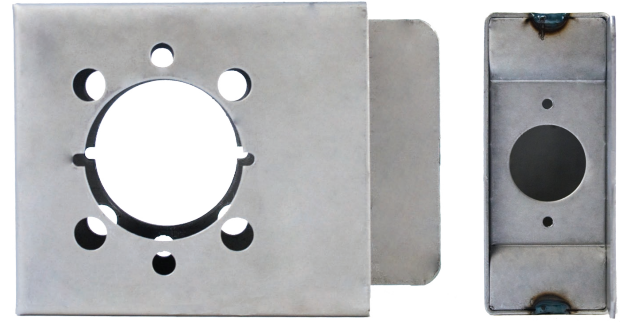

K-BXRHO

Weldable Box

Type: Cylindrical

Dimensions:

4 3/4 "W x 4 1/8"H x 1 3/4"D

Materials Available:

14 Gauge Steel.....K-BXRHO

.125 Aluminum.....K-BXRHO-AL

16 Gauge Stainless Steel.....K-BXRHO-SS

Note: Through Bolt Levers

Order From:
mbausa.com • 859-887-0496

This rendering is NOT to scale and dimensions are NOT exact. For precise technical information, please refer to the template for the lock you are using.