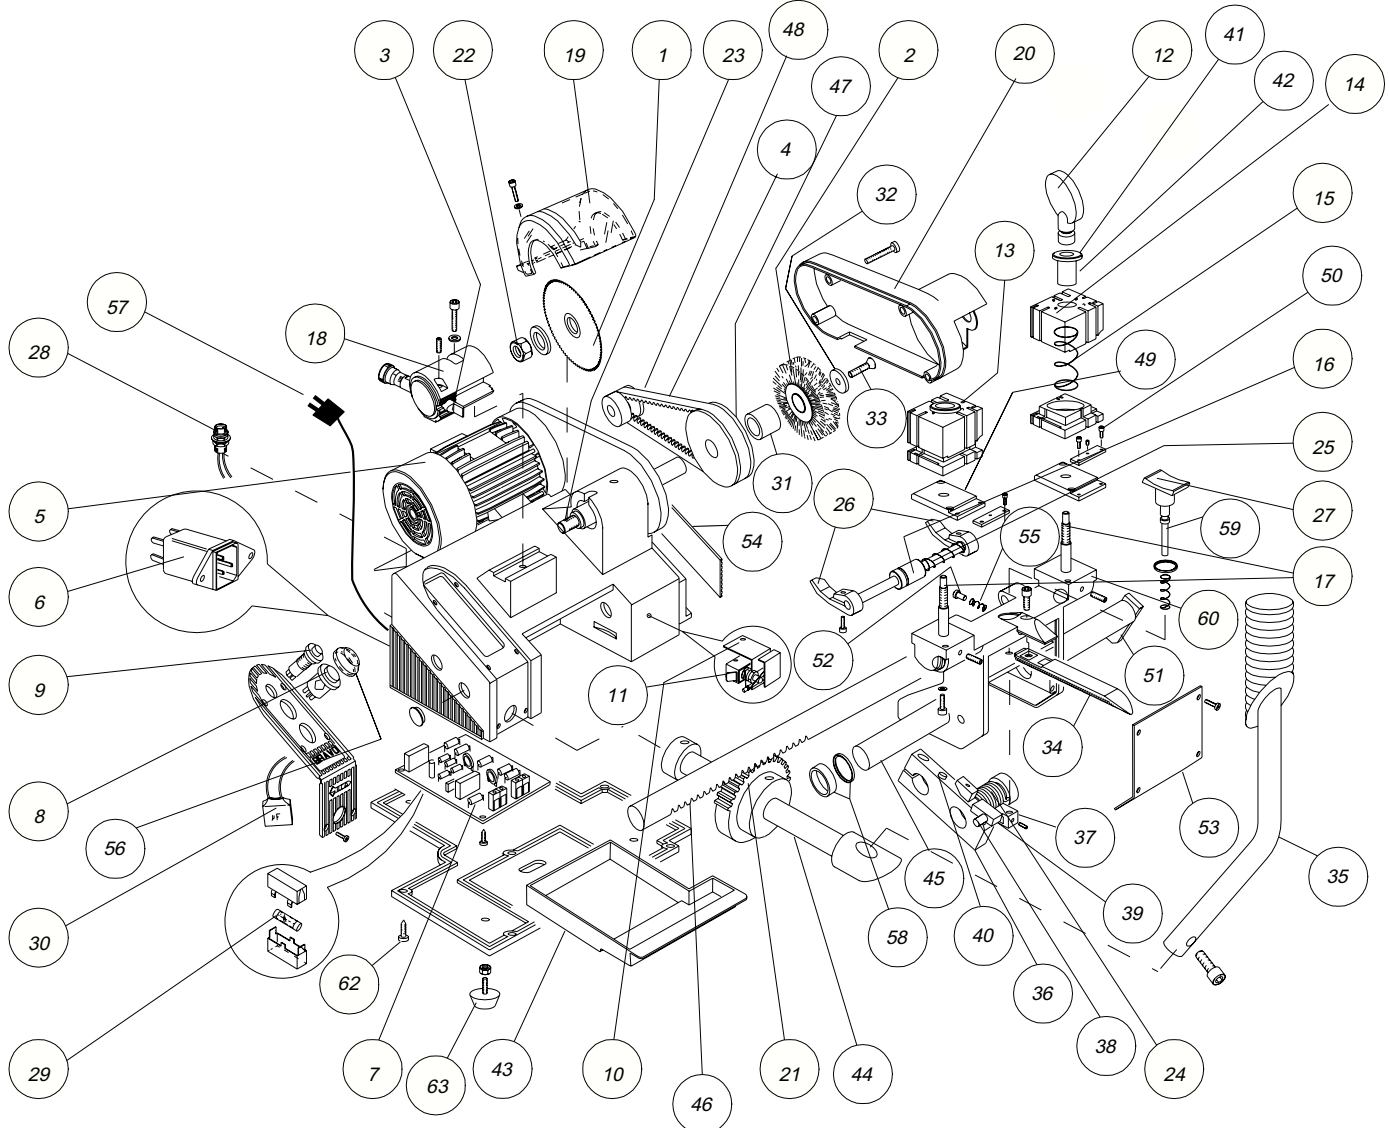

# Bravo USA

	Description	Part Number	Item Number		Description	Part Number	Item Number
23	Cutter	D400875ZZ	BC0496XXXX	44	Lever Shaft	D404920BA	BJ0843XXXX
32	Brush	D301840ZZ	BJ0429XXXX	11	Carriage Shaft (Main)	D404917LA	129242
3	Tracer Point	D404866BA	BJ0355XXXX	46	Carriage Shaft (geared)	D404918LA	BJ0795XXXX
4	Belt	D301681ZZ	BJ0420XXXX	47	Cutter Shaft Pulley	D401773BA	BJ0720XXXX
5	Motor	D505692AA	BJ0400XXXX	48	Motor Pulley	D401977BA	129240
6	Bravo Outlet	D307257ZZ	BJ0467XXXX	49	Base Plate (Vise Jaw)	D405279BA	BJ0553XXXX
7	Electric Board	D407287ZZ	BJ0568XXXX	50	Aligning Plate (Vise Jaw)	D405281BA	BJ0554XXXX
8	Main Switch	D305444ZZ	BJ0455XXXX	51	Brass Tab	D405288LA	BJ0721XXXX
9	Brush Switch	D909416ZR	BJ0087XXXX	52	Gauge Fork Locking Pin	D405283BA	BJ0556XXXX
11	Microswitch (only)	D300807ZZ	BJ0046XXXX	53	Cover Plate	D404948VZ	BJ0365XXXX
12	Jaw Handle	D902170ZR	BJ0223XXXX	54	(Right) Lower Cover	D105054FA	BJ0718XXXX
13	Jaw Set (One jaw assembly)	D507215BA	BJ0402XXXX	55	Spring Stake	D405616ZZ	BJ0564XXXX
15	Jaw Spring	D401606ZZ	BJ0523XXXX	56	Plastic Covers (Buttons)	D304615ZZ	BJ0448XXXX
16	Gauge Set (complete)	D905318ZR	BJ0141XXXX	57	Power Cord	D706590ZB	BJ0385XXXX
17	Jaw Stud	D405278LA	BJ0552XXXX	58	Carriage Shaft Bushings	D505301ZZ	BJ0398XXXX
18	Tracer Point Housing	D504862ZM	BJ0396XXXX	59	Carriage Button Pin	D404941BA	BJ0361XXXX
19	Protective Guard	D104923FA	BJ0012XXXX	n/s	Carriage (Casting)	D104747LA	BJ0010XXXX
20	Belt Guard	D905321ZR	BJ0143XXXX	70	Carriage Assembly	D907217ZR	BJ0164XXXX
21	Gear	D404921ZF	BJ0358XXXX	62	Bottom Cover Screws	D202065ZZ	BJ0031XXXX
22	Cutter Nut	D901249ZR	BJ0263XXXX	63	Rubber Foot	D300025ZZ	BJ0036XXXX
23	Cutter Shaft Set	D905316ZR	BJ0140XXXX	n/s	Tool Pack	D607325ZC	BJ0722XXXX
24	Carriage Spring	D404915ZZ	BJ0356XXXX	n/s	Allen Key 2mm	D300221ZZ	BJ0648XXXX
25	Gauge Spring	D405454ZZ	BJ0561XXXX	n/s	Allen Key 2.5mm	D300222ZZ	BJ0649XXXX
26	Gauge (Tabs)	D904947ZR	BJ0137XXXX	n/s	Allen Key 3mm	D300223ZZ	BJ0650XXXX
27	Push Button (Red)	D105171FA	BJ0013XXXX	n/s	Allen Key 4mm	D300224ZZ	BJ0651XXXX
N/S	Lamp Socket & Wires	D710070ZB	BJ0300XXXX	n/s	Allen Key 5mm	D300225ZZ	BJ0652XXXX
29	Fuses 6.3amps	D906749ZR	BJ0152XXXX	n/s	Allen Key 6mm	D300226ZZ	BJ0653XXXX
30	Suppressor (capacitor)	D909414ZR	BJ0783XXXX	n/s	Steel Tip Stop Set	D402302BA	BJ0547XXXX
31	Spacer (Brush Assy)	D405300BA	BJ0557XXXX	n/s	Calibrating Setting Blanks	D401561BA	BJ0515XXXX
32	Washer (Brush Assy)	D400847BA	BJ0488XXXX	n/s	"Steel Pin set, 1.2mm/1.7mm	D401554ZZ	BD0094XXXX
33	Screw (Brush Assy)	D200832ZZ	BJ0028XXXX	n/s	Cutter Locking Bar	D400754BA	BJ0486XXXX
34	Carriage Handle	D404940ZF	BJ0360XXXX	n/s	Wrench 19mm	D3000783ZZ	BJ0647XXXX
35	Carriage Lever	D404922ZF	BJ0359XXXX	n/s	Lamp Without Bulb	D709990ZB	BJ0294XXXX
36	Carriage Stop	D404919BA	BJ0357XXXX	n/s	Bravo USA Manual	D407270XA	132015
37	Carriage C Block	D404942BA	BJ0362XXXX	n/s	Bravo Box w/Foam	B1111-0007	B1111-0007
38	Carriage Relay Pin	D404944BA	BJ0364XXXX	n/s	Bravo Stop Block Pin	D200294ZZ	BJ0734XXXX
39	Carriage Stop Block	D404943BA	BJ0363XXXX	n/s	Gauge Shaft Barrel	D404946BA	BJ0723XXXX
40	Carriage Adjusting Screw	D204932ZZ	BJ0032XXXX	n/s	Rubber Bushing Seal (Carriage)	D304076ZZ	132086
41	Washer (Vise Jaw)	D301397BA	BJ0068XXXX	n/s	Bravo II Conversion Kit	D717911ZB	BH0039XXXX
42	Sleeve (Vise Jaw)	D405282BA	BJ0555XXXX	n/s	Bravo II Complete Housing	D917909ZR	BH0040XXXX
43	Chip Tray	D104914FA	BJ0011XXXX				