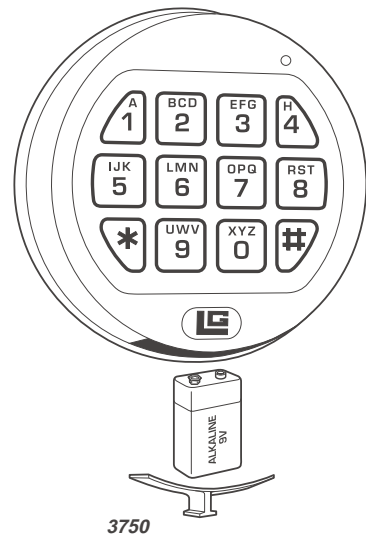

LGCOMBO®

ELECTRONIC ENTRY DEVICE

 **LAGARD®**
One Company... Endless Solutions

LGCOMBO

SPECIFICATIONS

3750 LGCOMBO

FEATURES

- Available in Satin Chrome, Brass and Black
- Outside Battery Compartment (*Located Under Keypad*)
- One User-Supplied 9V Alkaline Battery

3740-2 Deadbolt (LGBASIC)

STANDARD FEATURES

- Manager Mode
 - Manager and One User Combination
- Wrong Try Penalty
- UL Listed, Type 1
- Made in the USA

3040-DB Deadbolt (COMBOGARD)

STANDARD FEATURES

- Signal to Disable Lock
 - Optional Alarm Box Required (*Sold Separately*)
- U.L. Listed, Type 1
- Made in the USA

3040-DB PROGRAMMABLE FEATURES

(*With Optional Hand-Held Programmer*)

- Manager Mode
- Second User
- Time Delay
 - Delay Period: 1 – 99 minutes
 - Open Period: 1 – 19 minutes
- Time Delay Override
- Dual Control
- Silent Signal Alarm
 - Optional Alarm Box Required (*Sold Separately*)
- Remote Override Signal
 - Optional Alarm Box Required (*Sold Separately*)