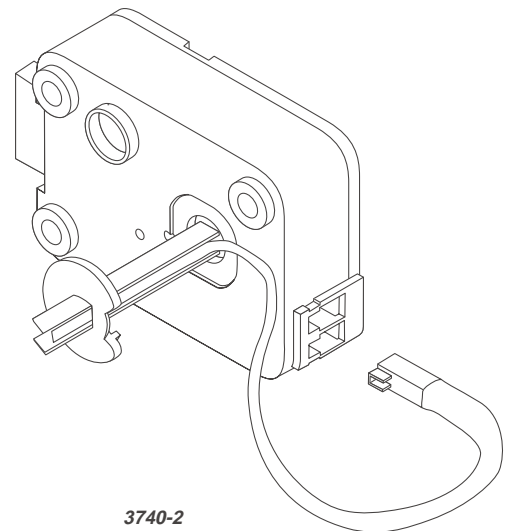

LGCOMBO

SPECIFICATIONS

3750 LGCOMBO

FEATURES

- Available in Satin Chrome, Brass and Black
- Outside Battery Compartment (*Located Under Keypad*)
- One User-Supplied 9V Alkaline Battery

3740-2 Deadbolt (LGBASIC)

STANDARD FEATURES

- Manager Mode
  - -Manager and One User Combination
- Wrong Try Penalty
- UL Listed, Type 1
- Made in the USA

3040-DB Deadbolt (COMBOGARD)

STANDARD FEATURES

- Signal to Disable Lock
  - -Optional Alarm Box Required (*Sold Separately*)
- U.L. Listed, Type 1
- Made in the USA

3040-DB PROGRAMMABLE FEATURES

(*With Optional Hand-Held Programmer*)

- Manager Mode
- Second User
- Time Delay
  - -Delay Period: 1 – 99 minutes
  - -Open Period: 1 – 19 minutes
- Time Delay Override
- Dual Control
- Silent Signal Alarm
  - -Optional Alarm Box Required (*Sold Separately*)
- Remote Override Signal
  - -Optional Alarm Box Required (*Sold Separately*)

3740-2
ComboGard Deadbolt
with LGBasic Software

310-325-5670

Offices Located Worldwide

LA GARD, INC. 3330 Kashiwa Street, Torrance, CA 90505
Ph: 310-325-5670 Fax: 310-325-5615 Fax On Demand: 877-LAGARD2
Email: theone@lagard.com www.lagard.com